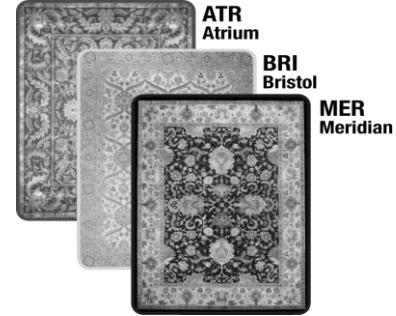

Harbour Pointe® Decorative Chairmats

Mat Size	Shape	List Price	Dealer Price	Item No.
Traditional				

RollaMat® - Medium Pile Carpet

36" x 48"	Rectangle	$ 170.13	$ 127.61	CM15142XXX
45" x 53"	Rectangle	$ 191.53	$ 143.66	CM15242XXX
46" x 60"	Rectangle	$ 212.93	$ 159.71	CM15442FXXX

DuraMat® - Low Pile Carpet

36" x 48"	Rectangle	$ 105.93	$ 79.44	CM13142XXX
45" x 53"	Rectangle	$ 148.73	$ 111.56	CM13242XXX
46" x 60"	Rectangle	$ 170.13	$ 127.61	CM13442FXXX

DuraMat® - Hard Floor (Non-studded)

36" x 48"	Rectangle	$ 105.93	$ 79.44	CM23142XXX
45" x 53"	Rectangle	$ 148.73	$ 111.56	CM23242XXX
46" x 60"	Rectangle	$ 170.13	$ 127.61	CM23442FXXX

Traditional - Rich florals complement corporate and home office interiors.